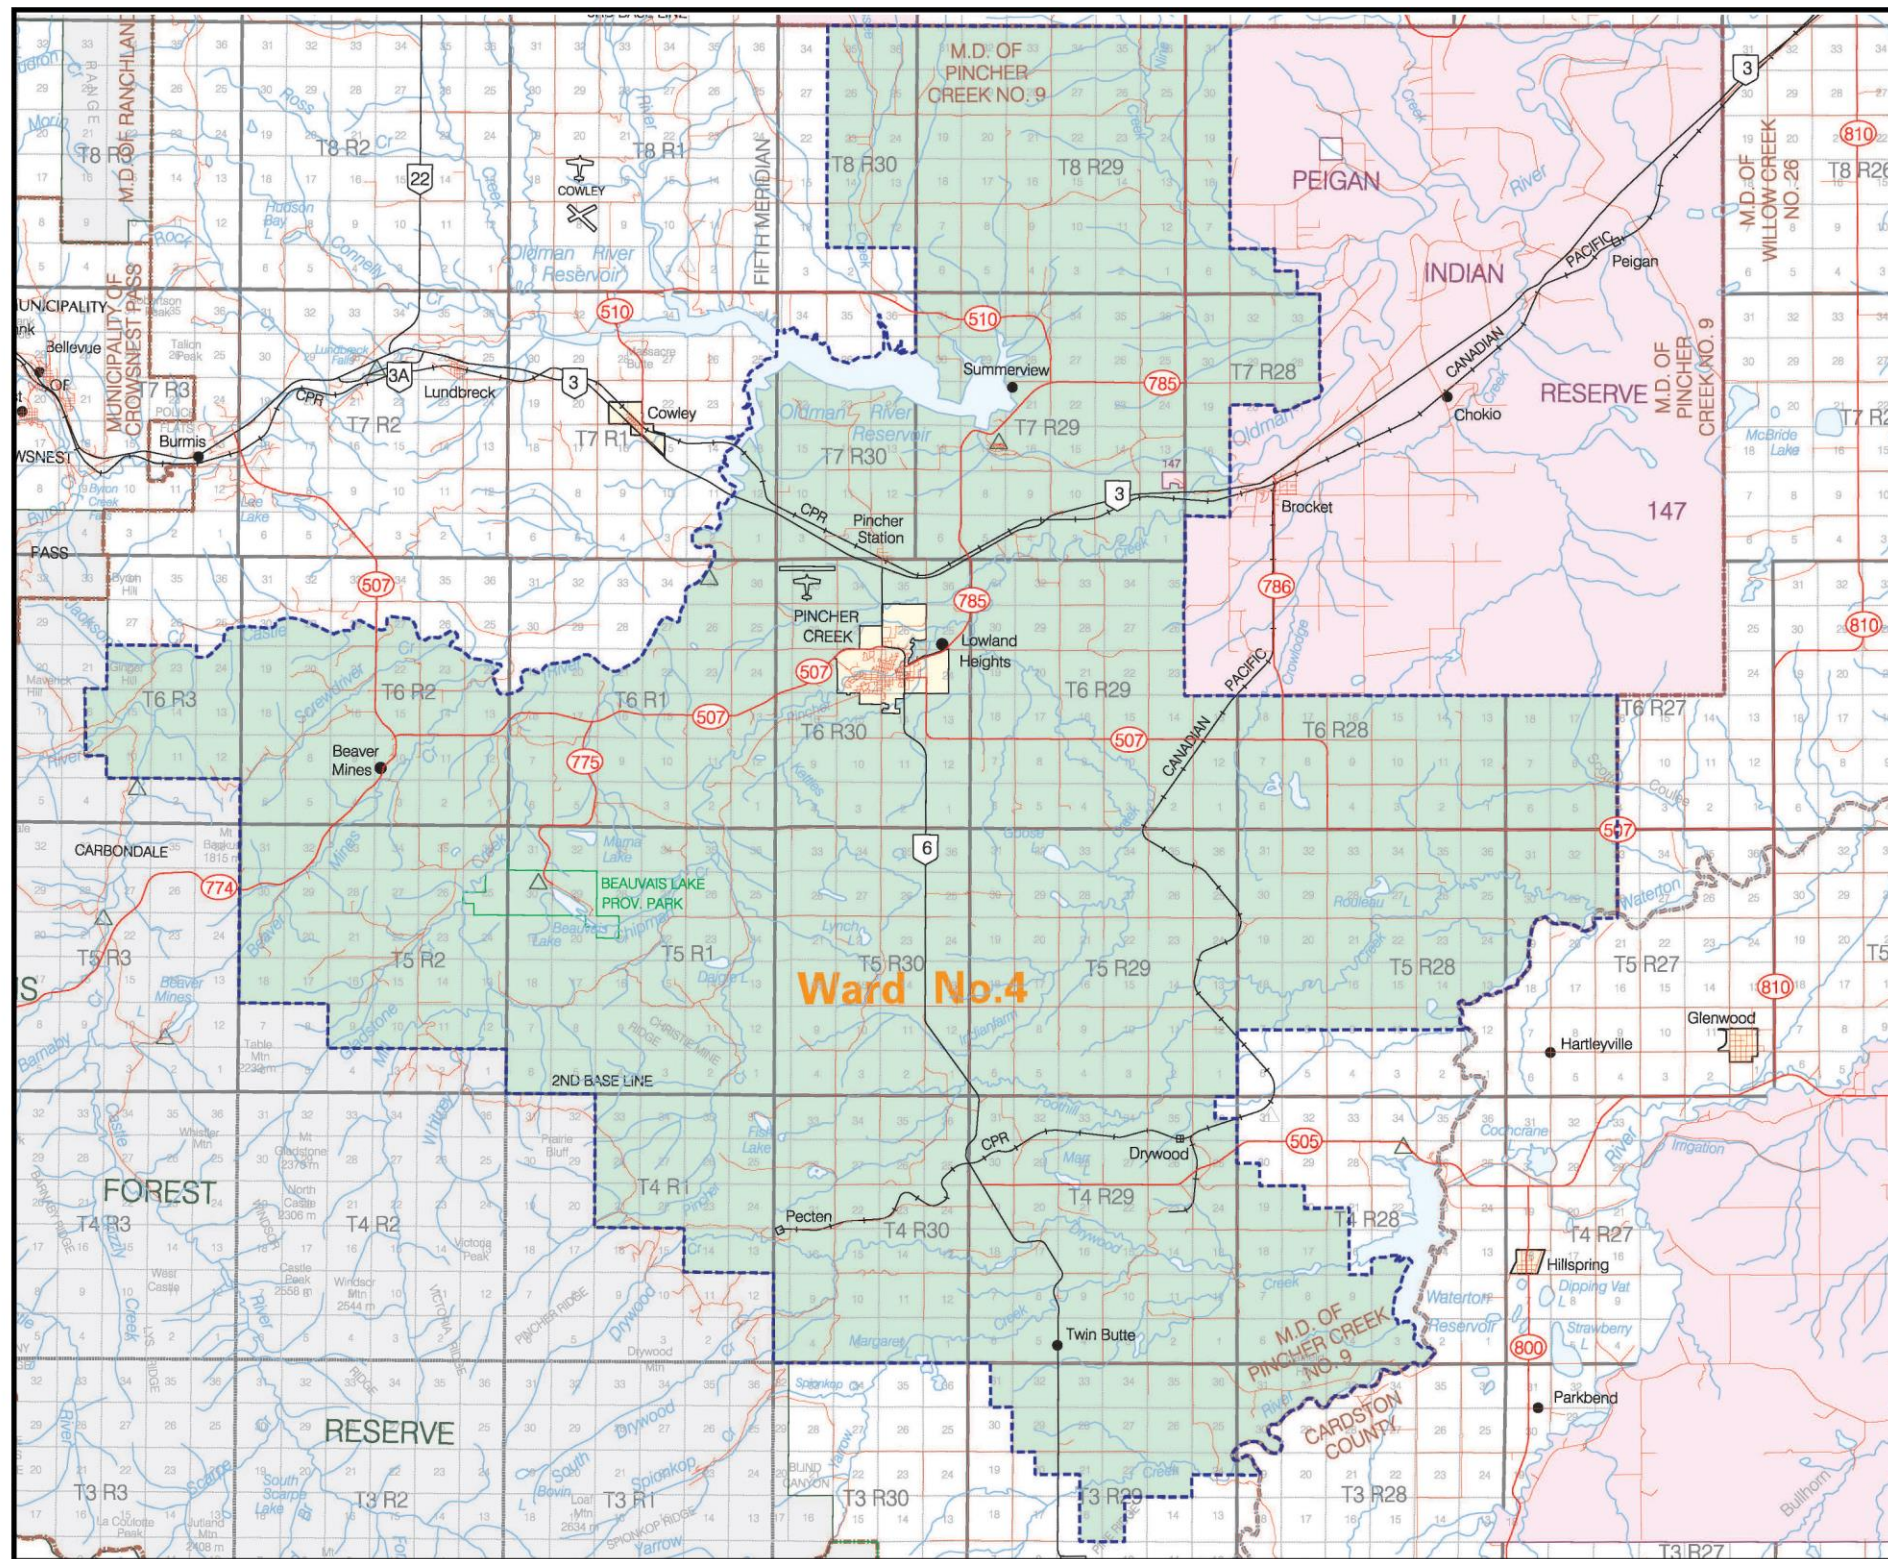

RGE 3 RGE 2 RGE 1 RGE 30 RGE 29 RGE 28 RGE 27 RGE 26

TWP 8

TWP 7

TWP 6

TWP 5

WARD No.4 - Pincher Creek

Schools in WARD No.4:

- St. Michael's School, Pincher Creek

RGE 3 RGE 2 RGE 1 RGE 30 RGE 29 RGE 28 RGE 27 RGE 26

Holy Spirit Catholic School Division
 620 12 B St N.,
 Lethbridge AB
 T1H 2L7

LEGEND

WARD No.4